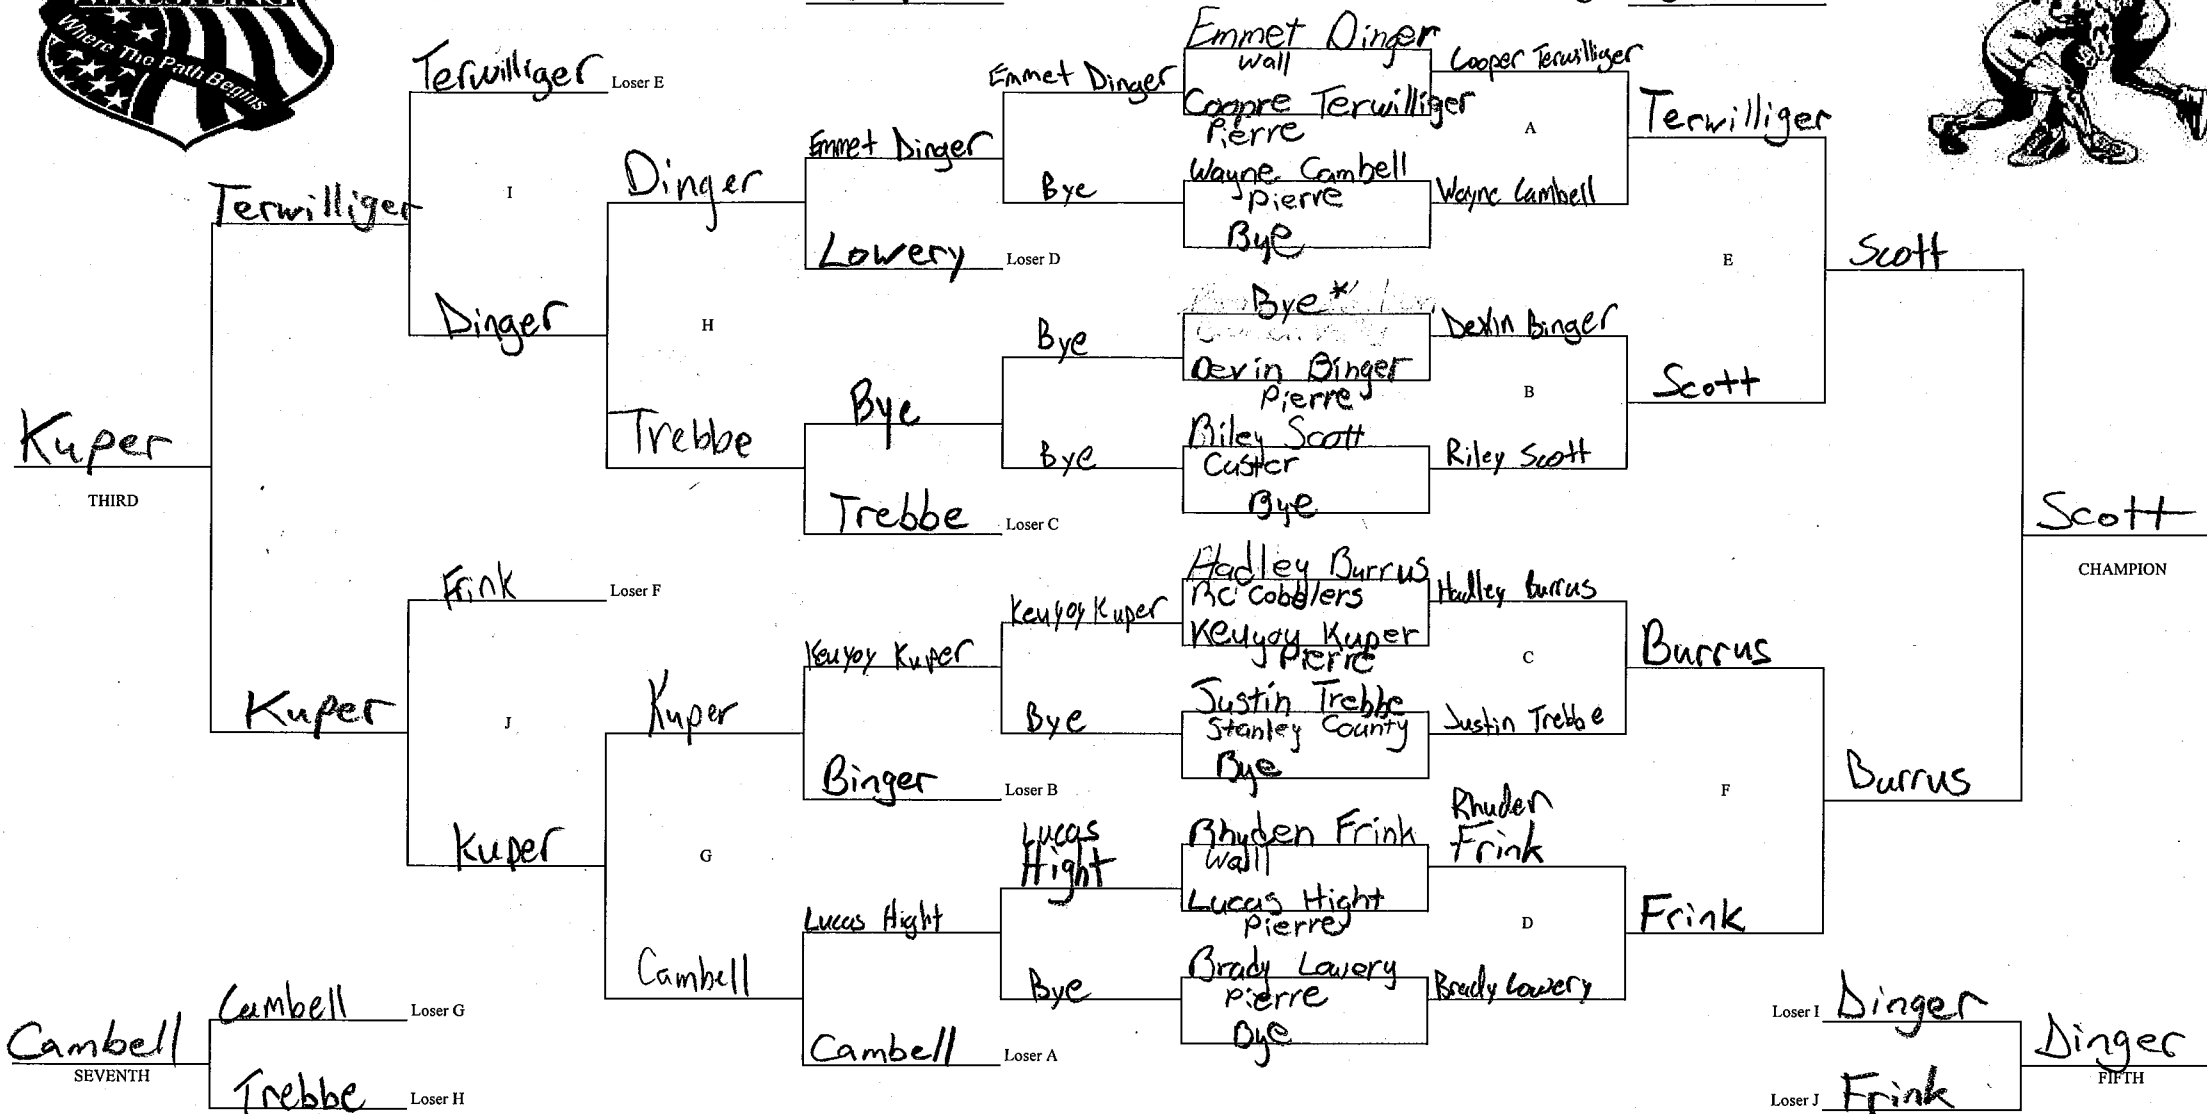

# Pierre Invitational

Division 6 ↓

Weight 50

\*was Brandon Neilson - Brandon Valley