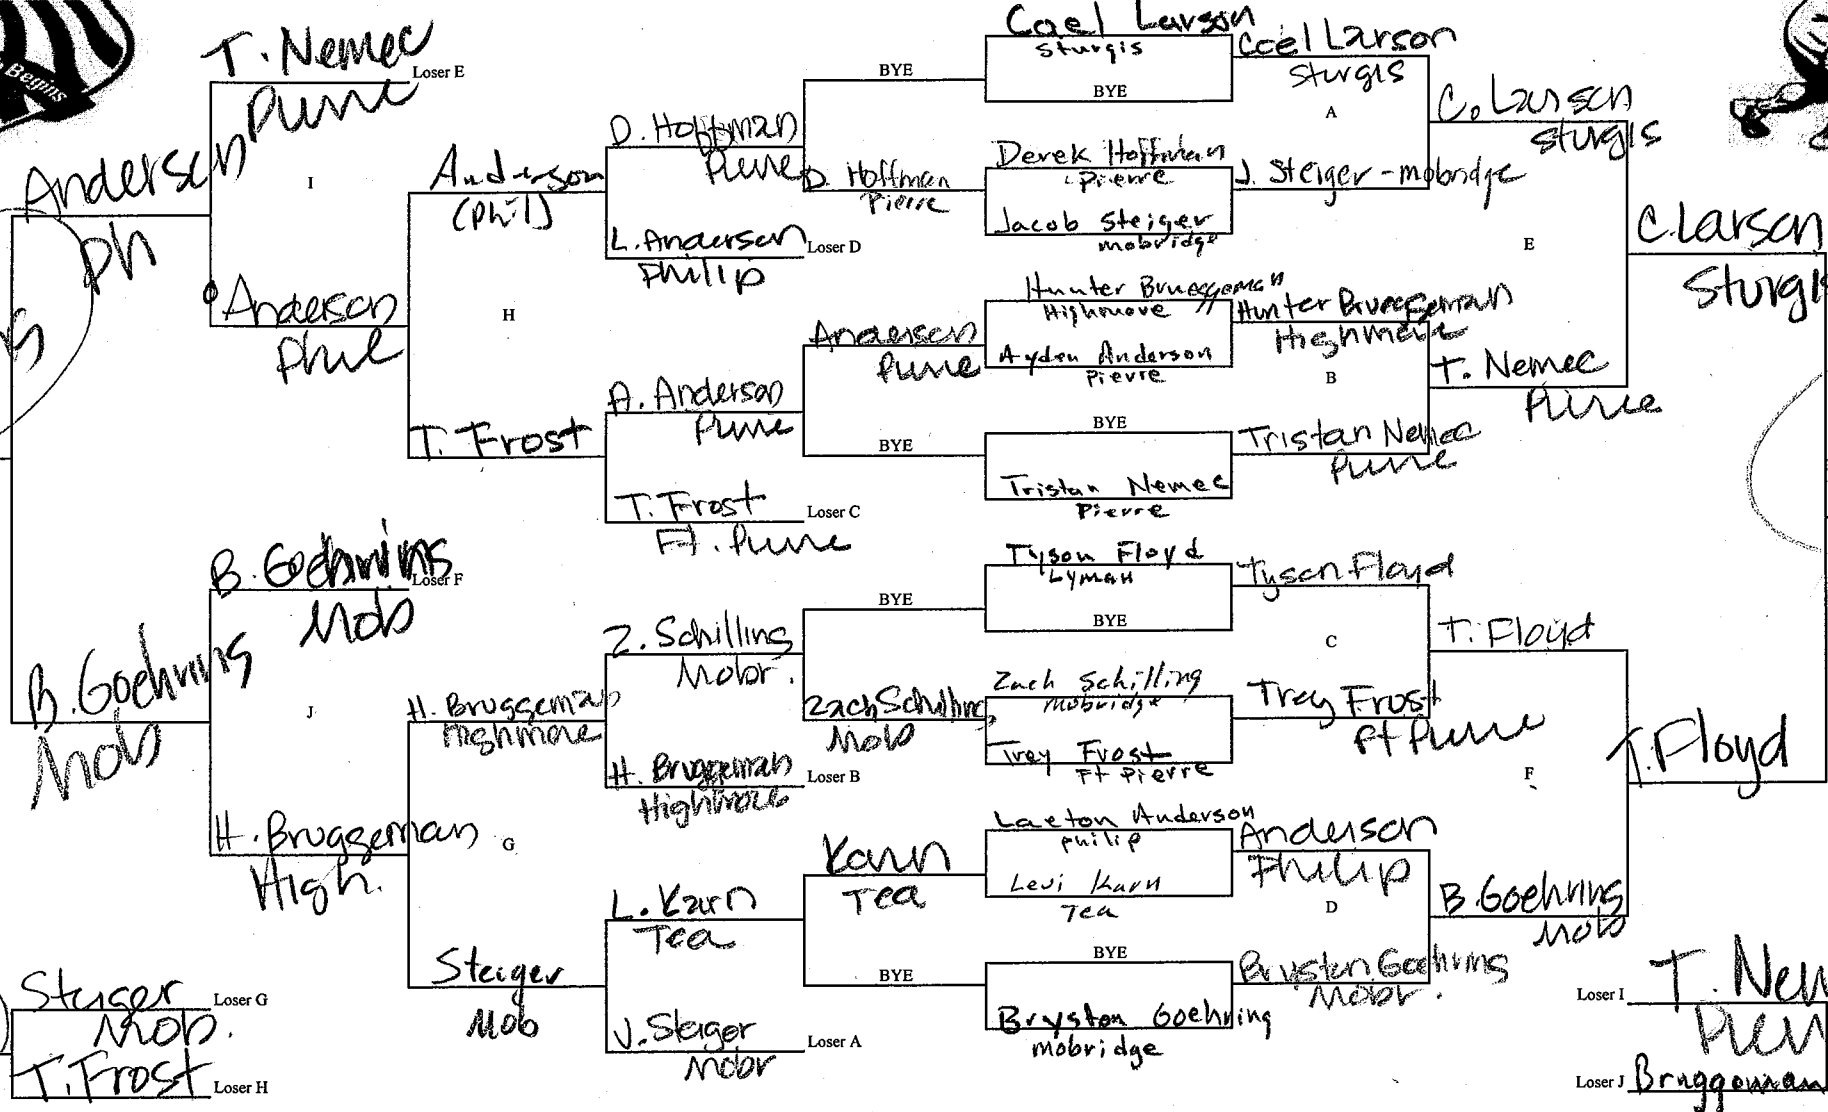

# Pierre Invitational

Division 11 & 12

Weight 70-75

*B. Goehring's Mob*

*C. Larson*

*Steiger*  
SEVENTH

*T. Nemeec Pierre*  
FIFTH