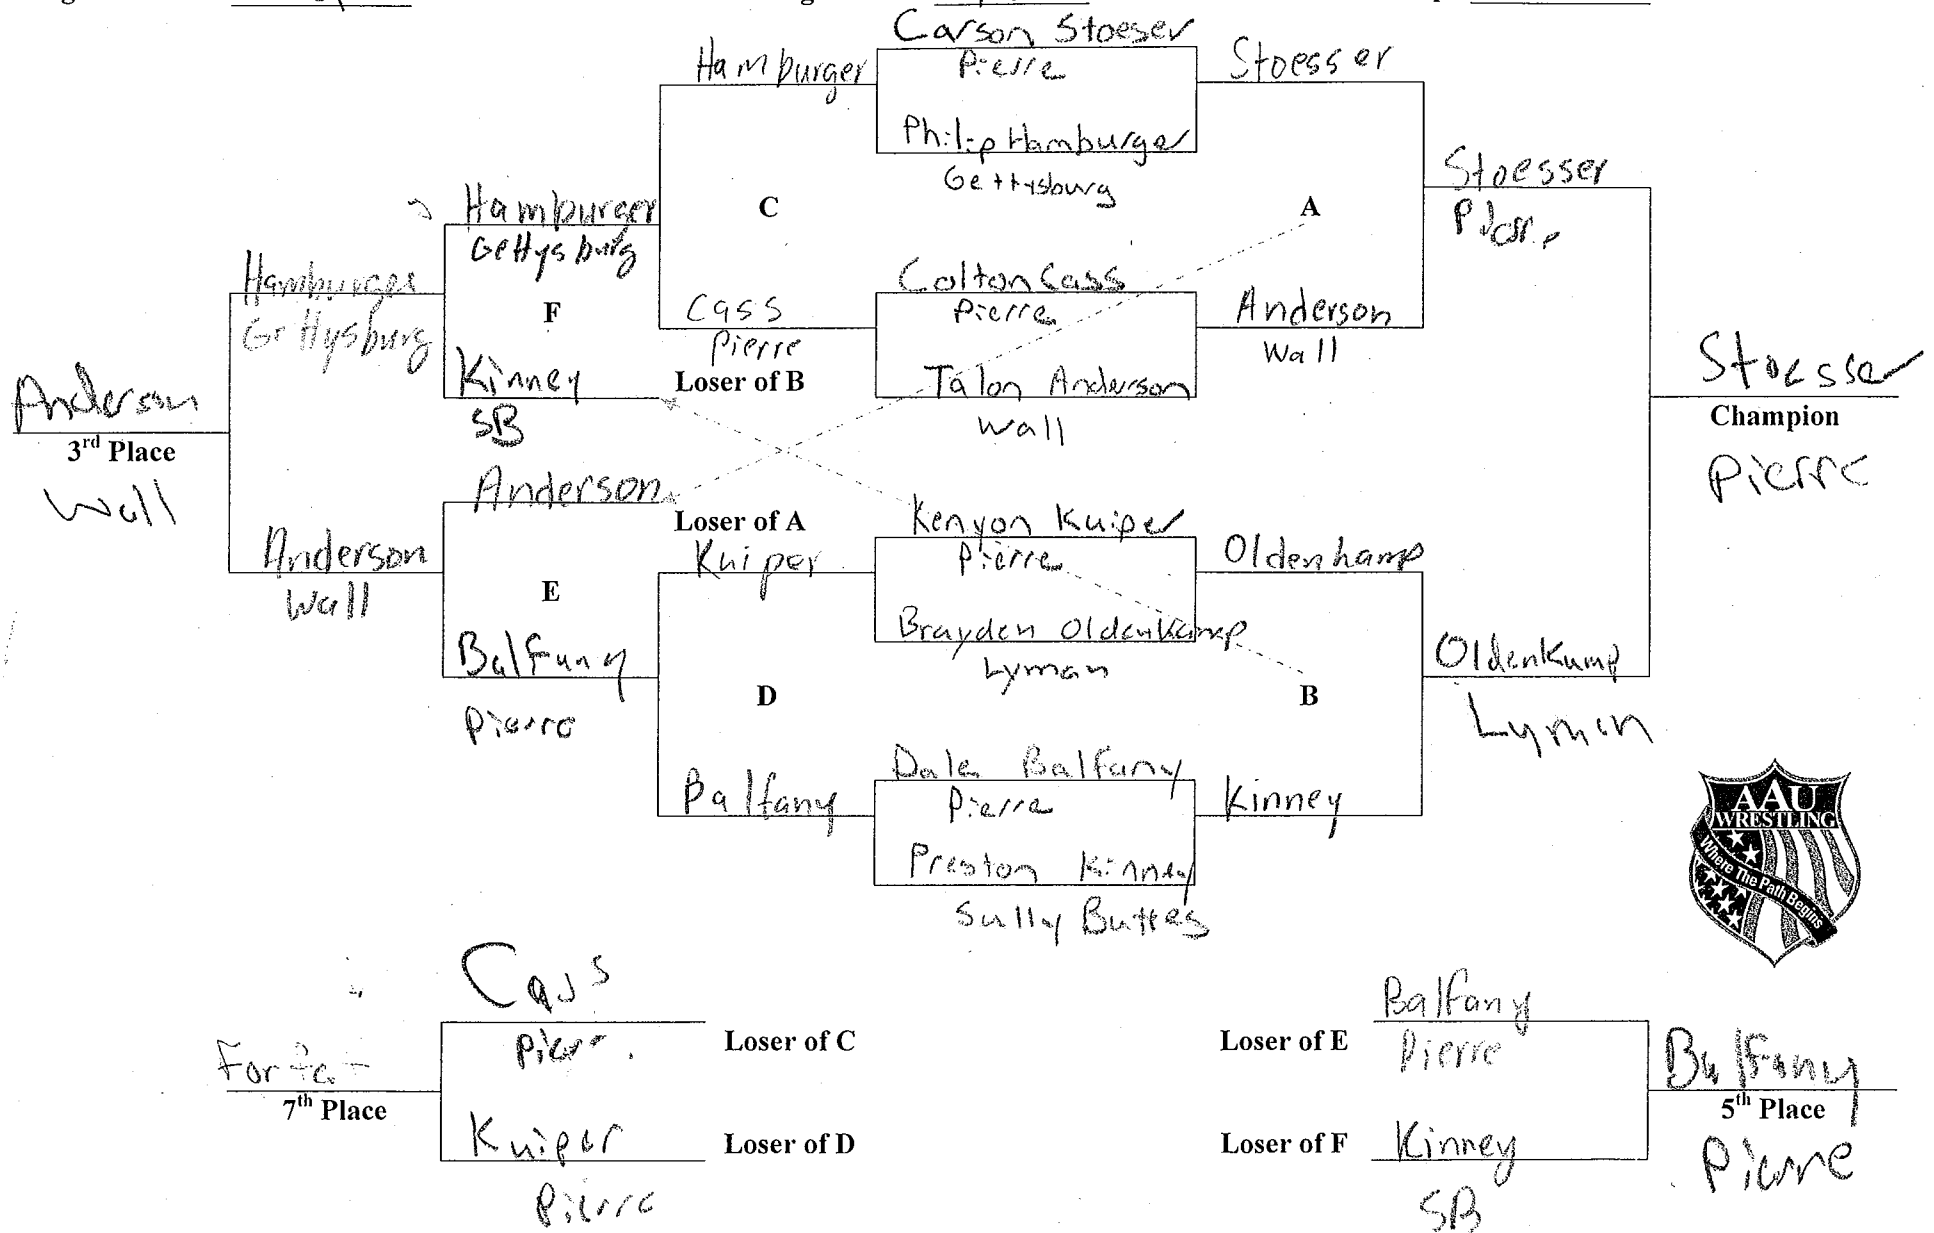

Pierre Invitational

Age Division: C+U

Weight Class: 45

Group: _____

Pierre Invitational

Division 6-u

Weight 50 lbs